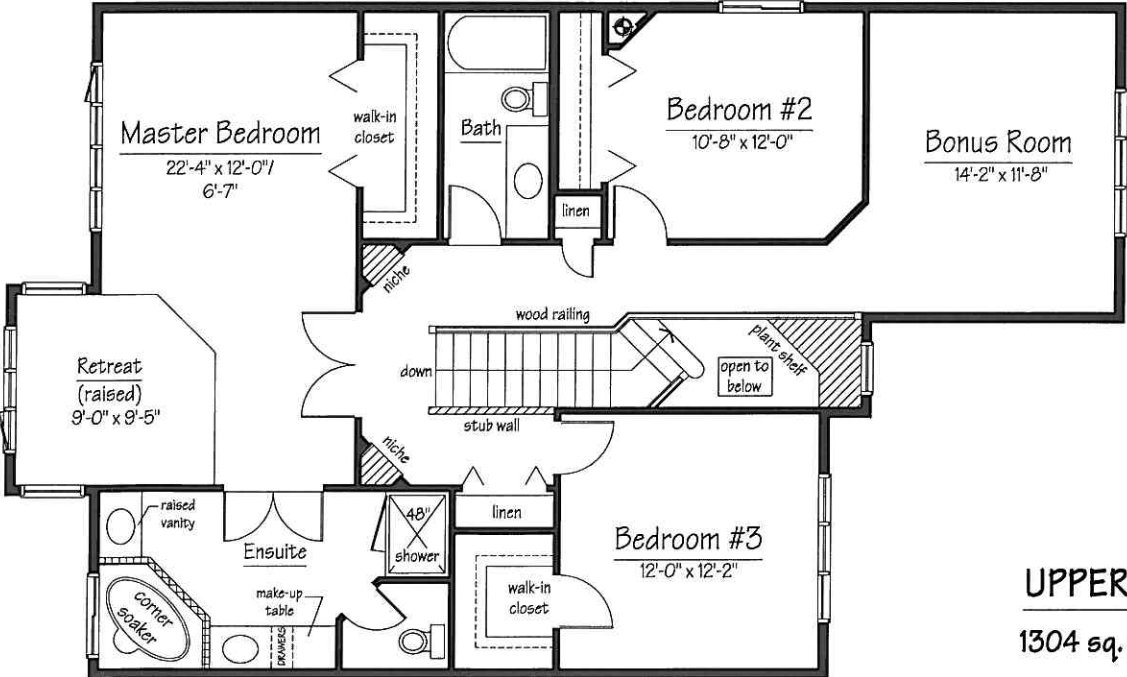

# The BRYANWOOD 4

2537 SQ. FT. - TWO-STOREY

# BRYANWOOD 4 FLOOR PLANS

**MAIN FLOOR PLAN**

1233 sq. ft.

**UPPER FLOOR PLAN**

1304 sq. ft.