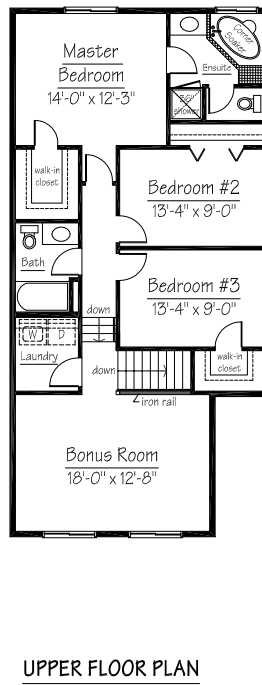

Show Home Hours:

Monday - Thursday 2 to 8 pm
Saturday, Sunday and Holidays

6 SAGE MEADOWS WAY N.W.

reidbuilthomes.com

REIDBUILT HOMES
MASTER BUILDER

Due to ongoing improvements resulting from continuing research and development programs, we reserve the right to alter design or specifications without notice or obligation. All illustrations are the artists concepts. This plan is the property of Reid Built Homes Ltd. All rights reserved.