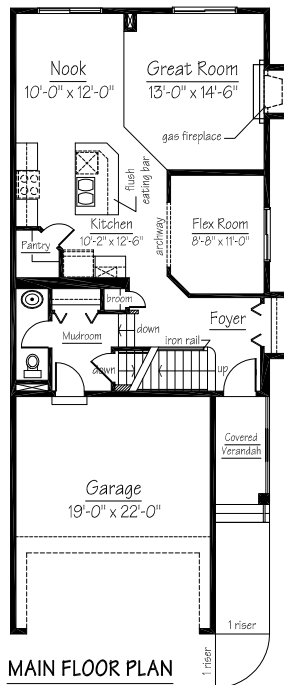

Show Home Hours:

Monday - Thursday 2 to 8 pm
Saturday, Sunday and Holidays

6 SAGE MEADOWS WAY N.W.

reidbuilthomes.com

REIDBUILT HOMES
MASTER BUILDER

Due to ongoing improvements resulting from continuing research and development programs, we reserve the right to alter design or specifications without notice or obligation. All illustrations are the artists concepts. This plan is the property of Reid Built Homes Ltd. All rights reserved.