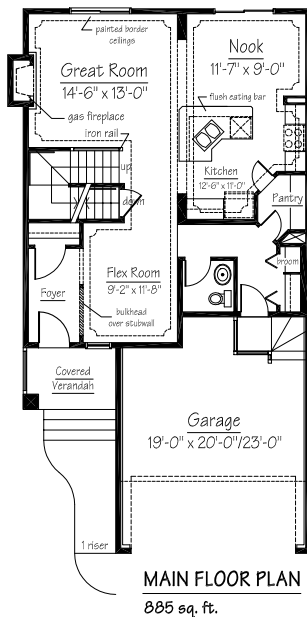

@xpress home

SAGE MEADOWS

\$487,600

THE ESSEX
1997 SQ.FT

188 SAGE MEADOWS CIRCLE N.W.

MAIN FLOOR PLAN
885 sq. ft.

UPPER FLOOR PLAN
1112 sq. ft.

Contemporary Style Package Upgrades