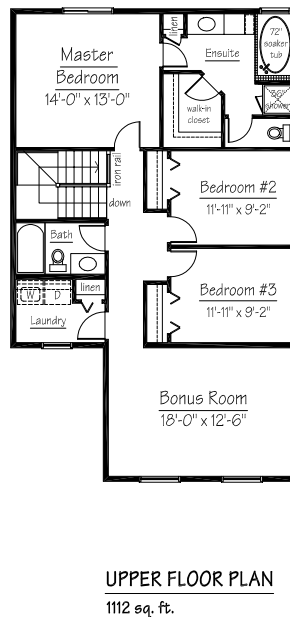

@xpress home

SAGE MEADOWS

\$487,600

THE ESSEX
1997 SQ.FT

188 SAGE MEADOWS CIRCLE N.W.

MAIN FLOOR PLAN
885 sq. ft.

UPPER FLOOR PLAN
1112 sq. ft.

Contemporary Style Package Upgrades