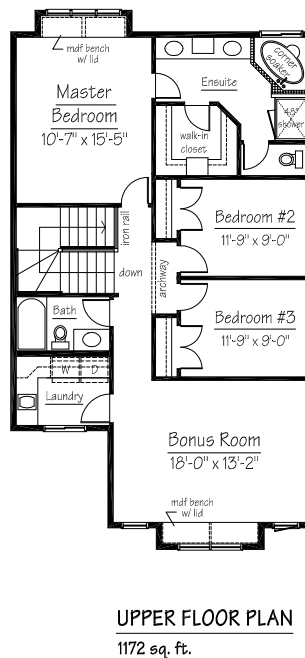

Show Home Hours:

Monday - Thursday 2 to 8 pm
Saturday, Sunday and Holidays

reidbuilt.com

REIDBUILT HOMES
MASTER BUILDER

Due to ongoing improvements resulting from continuing research and development programs, we reserve the right to alter design or specifications without notice or obligation. All illustrations are the artists concepts. This plan is the property of Reid Built Homes Ltd. All rights reserved.