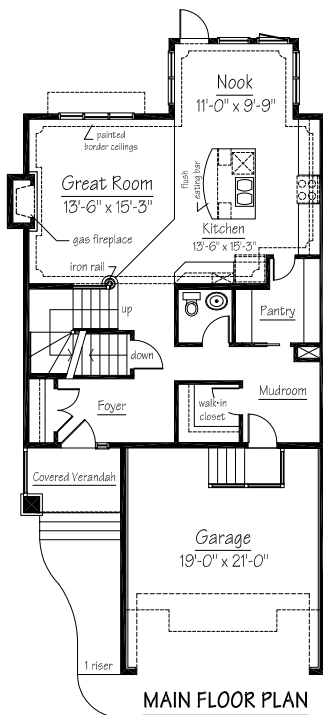

Show Home Hours:

Monday - Thursday 2 to 8 pm
Saturday, Sunday and Holidays

reidbuilt.com

REIDBUILT HOMES
MASTER BUILDER

Due to ongoing improvements resulting from continuing research and development programs, we reserve the right to alter design or specifications without notice or obligation. All illustrations are the artists concepts. This plan is the property of Reid Built Homes Ltd. All rights reserved.