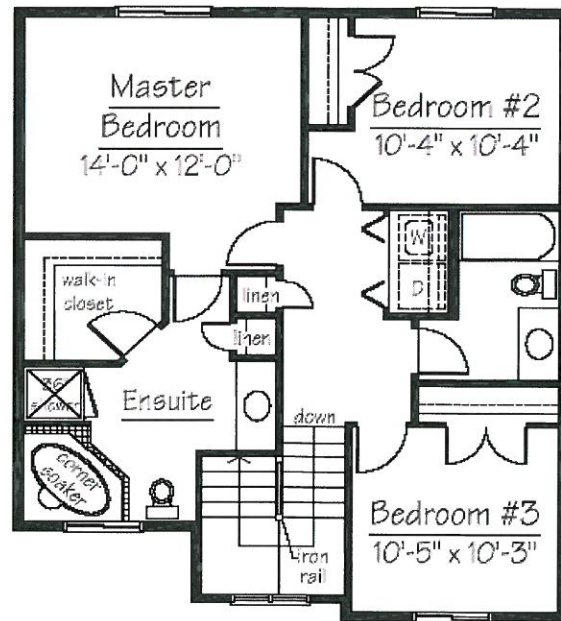

King's Heights

** IMMEDIATE POSSESSION **