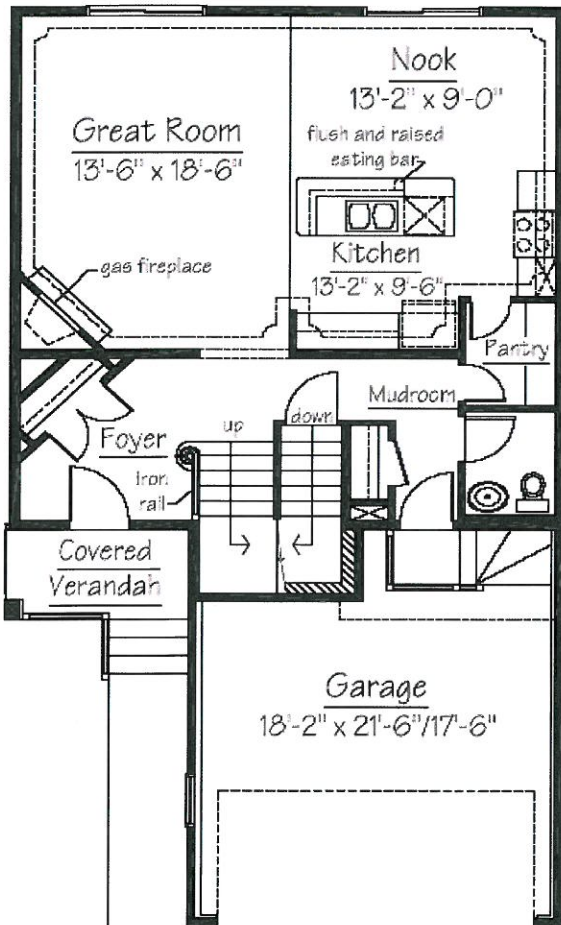

King's Heights

** IMMEDIATE POSSESSION **